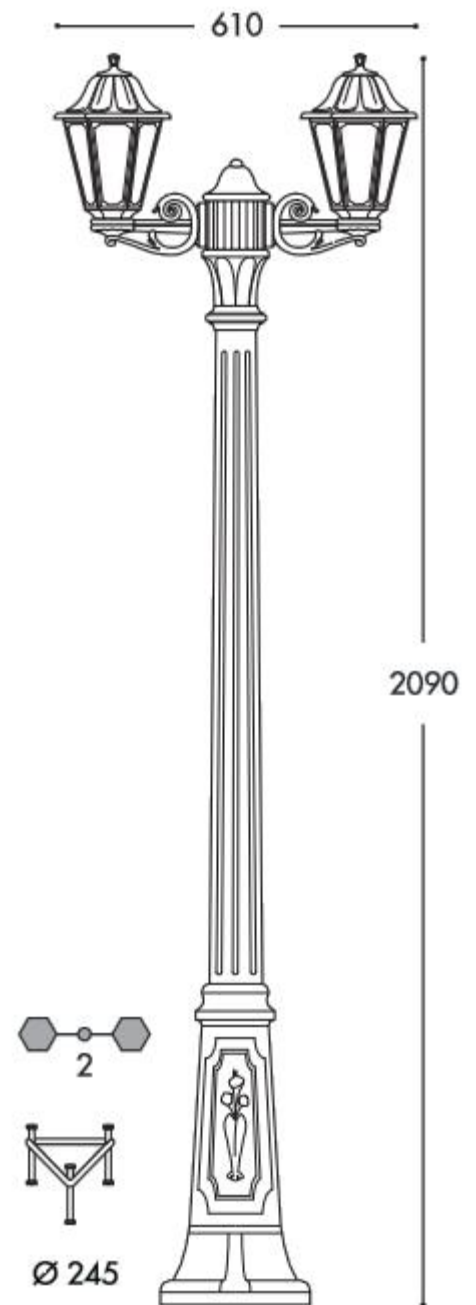

EL[®]MARK

The Brand of Electricity

ANNA LED GARDEN

FIXTURES

GENERAL INFORMATION »

- ∴ Rated voltage: 230V/ 50-60Hz
- ∴ Power: 6W, 2x6W
- ∴ Colour temperature: 4000K
- ∴ Lamp holder: E27, 2xE27
- ∴ Lamp included
- ∴ Colour: Black
- ∴ Lantern body: Resin with clear glass
- ∴ UV resistant
- ∴ Insulation class II
- ∴ Protection rating: IP55

- ∴ Suitable for outdoor use
- ∴ Gardens
- ∴ Parks

TECHNICAL SPECIFICATION SHEET

PRODUCT DETAILS »

Catalogue number	Watt (W)	Whole fixture lumens (lm)	Colour temp. (K)	Colour	Lampholder
96120F/BL	6	800	4000	Black	1xE27
96120GB2L/BL	2x6	1600	4000	Black	2xE27

DIMENSIONS »

96120F/BL

96120GB2L/BL

ADDITIONAL INFORMATION »

96120F/BL

This luminaire is compatible with bulbs of the energy classes:

874/2012

Catalogue number	Barcode	Packing/Box (pcs)
96120F/BL	8031874193088	1
96120GB2L/BL	8031874193101	1