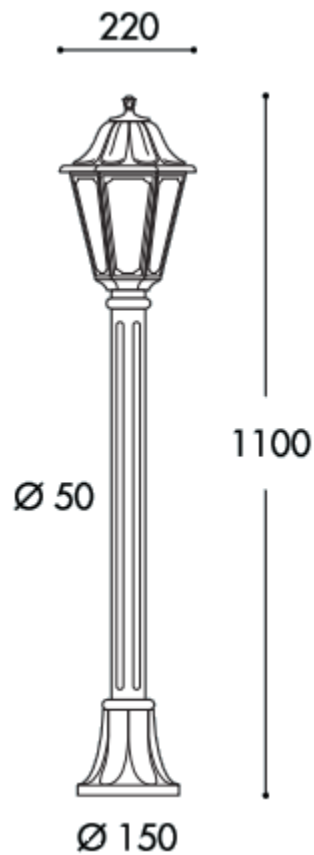

EL[®]MARK

The Brand of Electricity

ANNA LED GARDEN

FIXTURES

GENERAL INFORMATION »

- ∴ Rated voltage: 230V/ 50-60Hz
- ∴ Power: 6W, 2x6W
- ∴ Colour temperature: 4000K
- ∴ Lamp holder: E27, 2xE27
- ∴ Lamp included
- ∴ Colour: Black
- ∴ Lantern body: Resin with clear glass
- ∴ UV resistant
- ∴ Insulation class II
- ∴ Protection rating: IP55

- ∴ Suitable for outdoor use
- ∴ Gardens
- ∴ Parks

TECHNICAL SPECIFICATION SHEET

PRODUCT DETAILS »

Catalogue number	Watt (W)	Whole fixture lumens (lm)	Colour temp. (K)	Colour	Lampholder
96120F/BL	6	800	4000	Black	1xE27
96120GB2L/BL	2x6	1600	4000	Black	2xE27

DIMENSIONS »

96120F/BL

96120GB2L/BL

ADDITIONAL INFORMATION »

96120F/BL

This luminaire is compatible with bulbs of the energy classes:

874/2012

Catalogue number	Barcode	Packing/Box (pcs)
96120F/BL	8031874193088	1
96120GB2L/BL	8031874193101	1